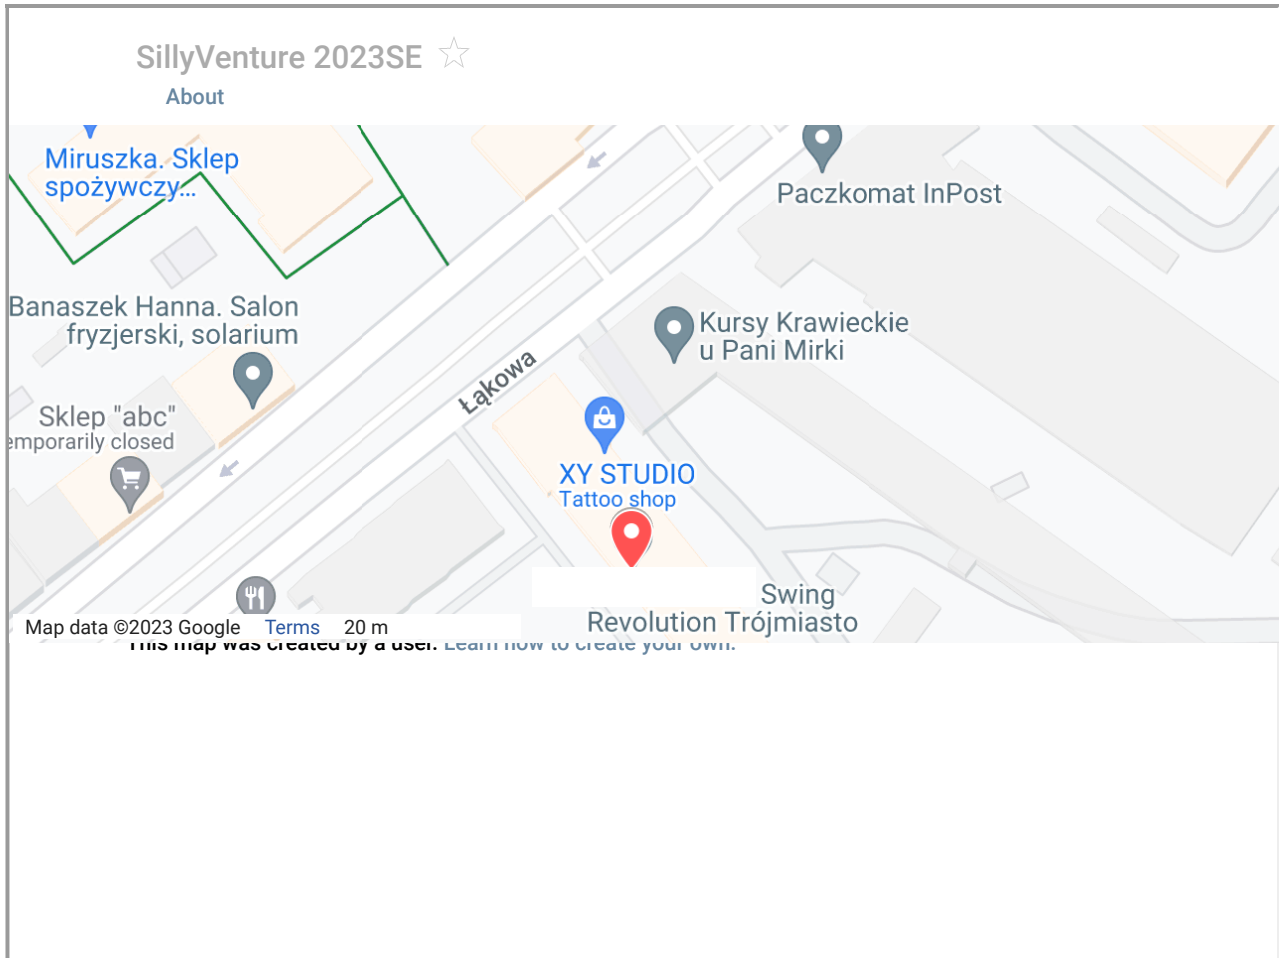

LOCATION

SillyVenture 2k23SE will take a place here:

Party-place address:

Royal Rifle Factory
Lakowa 35/38
Gdansk

Show SillyVenture 2023SE (<https://www.google.com/maps/d/viewer?mid=1fyZENOPH34XPXLIUfLszaszIsh44suA&ll=54.34197447634279%2C18.661044250000014&z=19>) on bigger map

on bigger map