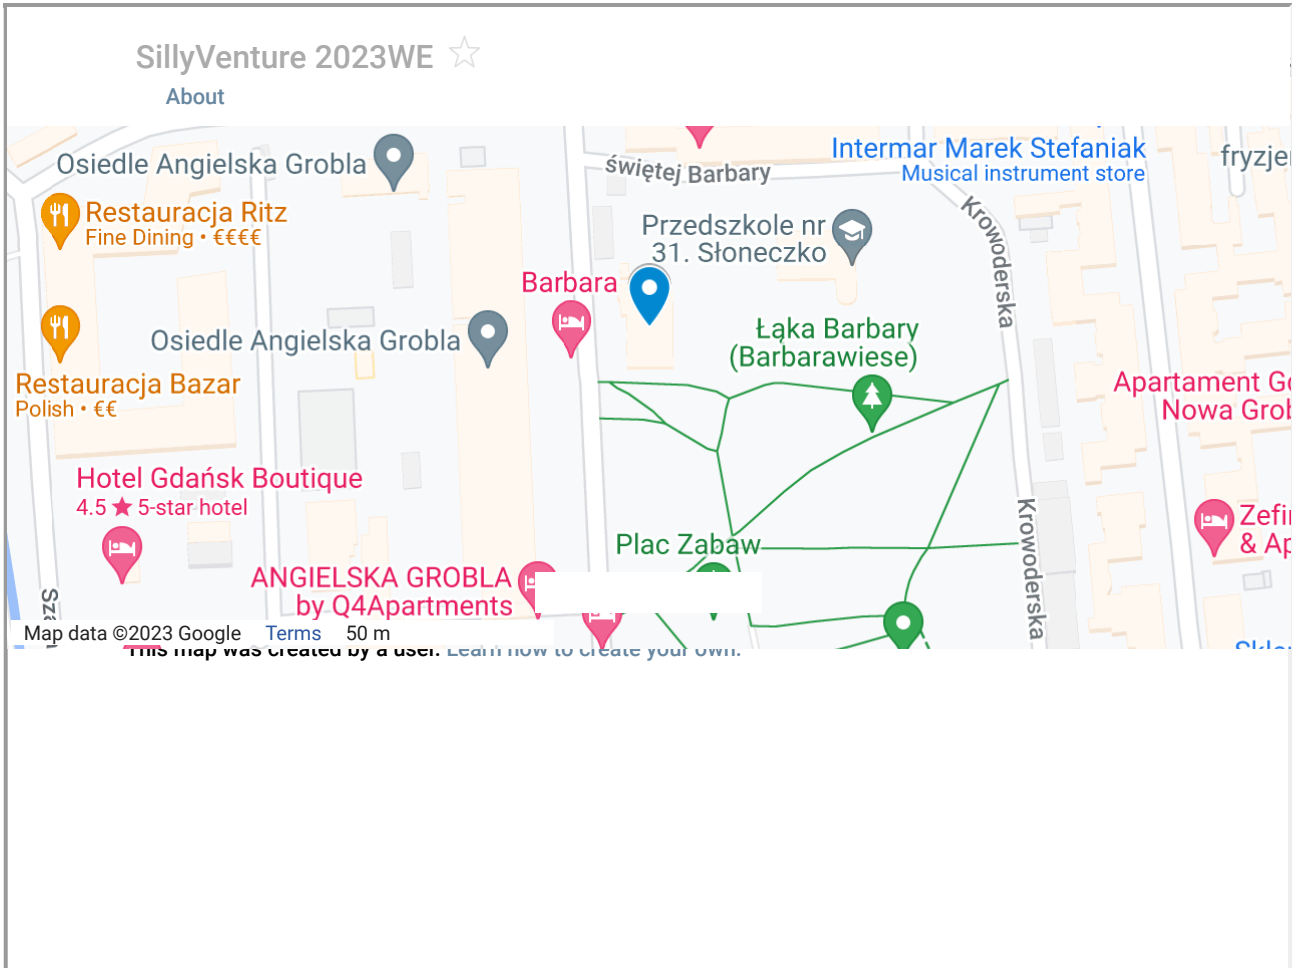

LOCATION

Silly Venture 2k23WE will take a place here:

Party-place address:

GEDANUS
Sw. Barbary 3
Gdansk

Show Silly Venture 2023WE (<https://www.google.com/maps/d/viewer?>

[mid=13qTvtFxlARyoBalqVj0ofzLkoHwq1os&ll=54.34989927444896%2C18.663482199999972&z=18](https://www.google.com/maps/d/viewer?mid=13qTvtFxlARyoBalqVj0ofzLkoHwq1os&ll=54.34989927444896%2C18.663482199999972&z=18)) on bigger map